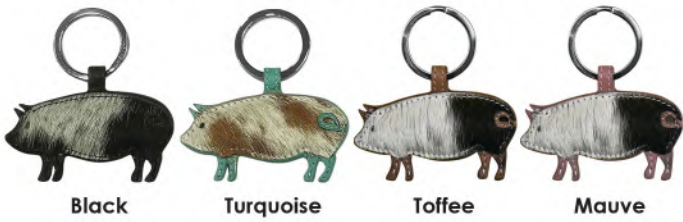

6176.5.5
PIG KEY FOB

Natural haircalf markings are unique to each piece.

Black

Turquoise

Toffee

Mauve