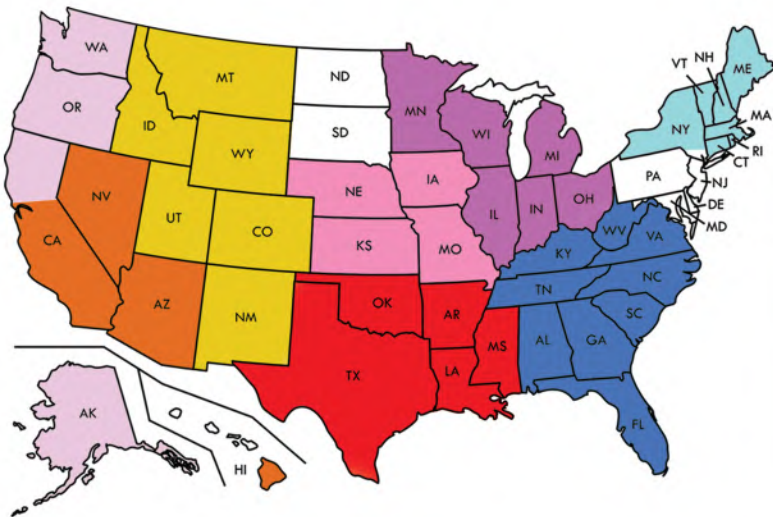

Corporate Showroom

In Partnership with Marc Wadler Planet Accessories

75 John Portman Blvd, Building 3, 8th Floor, E 333
Atlanta, GA 30303
Email: hatsandbag@aol.com
Tel: 813.927.4738

Peter Katz | Rhoda Katz & Co.

Showroom: WTC Dallas

2050 N Stemmons Fwy Atrium Suite 13264
Dallas, TX 75207
States: AR, LA, MS, OK, TX
Email: peter@rhodakatzandco.com
Tel: 214.630.7222

Robert Aruj

Showroom: The New Mart

127 E. 9th St Suite 1101
Los Angeles, CA 90015
States: Southern CA, NV, AZ, HI
Email: Robert.aruj@robertaruj.com
Tel: 213.623.8303

Myrna Trafman

States: IL, IN, MI, MN, OH, WI
Email: myrnatrafman@sbcglobal.net
Tel: 312.787.3095
Cell: 312-615-9874

Marc Wadler | Planet Accessories

States: AL, Bahamas, FL, GA, KY,
NC, SC, TN, VA, WV
Email: hatsandbag@aol.com
Tel: 813.927.4738

John Ripley | The Best Reps

States: CT, MA, ME, NH, RI, VT, UPSTATE NY
Email: john@thebestreps.com
Tel: 800.926.7377

Karen Korinke

States: IA, KS, MO, NE
Email: bagldy25@aol.com
Tel: 314.409.2137

Carrie DelCurto & Company

States: Northern CA, OR, WA, AK
Email: c.delcurto@gmail.com
Tel: 360.521.5482

Alan Reichenbach

ULDA Customers
Email: alanmr4@aol.com
Tel: 516.829.8348

Janet Kaplan

In-house Rep
States: DE, MD, ND, NJ, PA, SD, Southern NY
Email: Janet.ilinyork@gmail.com
Tel: 404.966.7838

Ronna G Berger, Limited

States: CO, ID, MT, NM, UT, WY
Email: ronnagberger@gmail.com
Tel: 303.886.0190