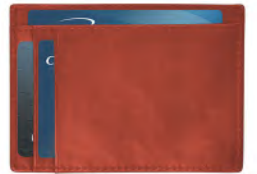

Black (Back View)

Red

Cedar Lizard

Jeans Blue

Toffee

Orange

Purple

Antique Saddle